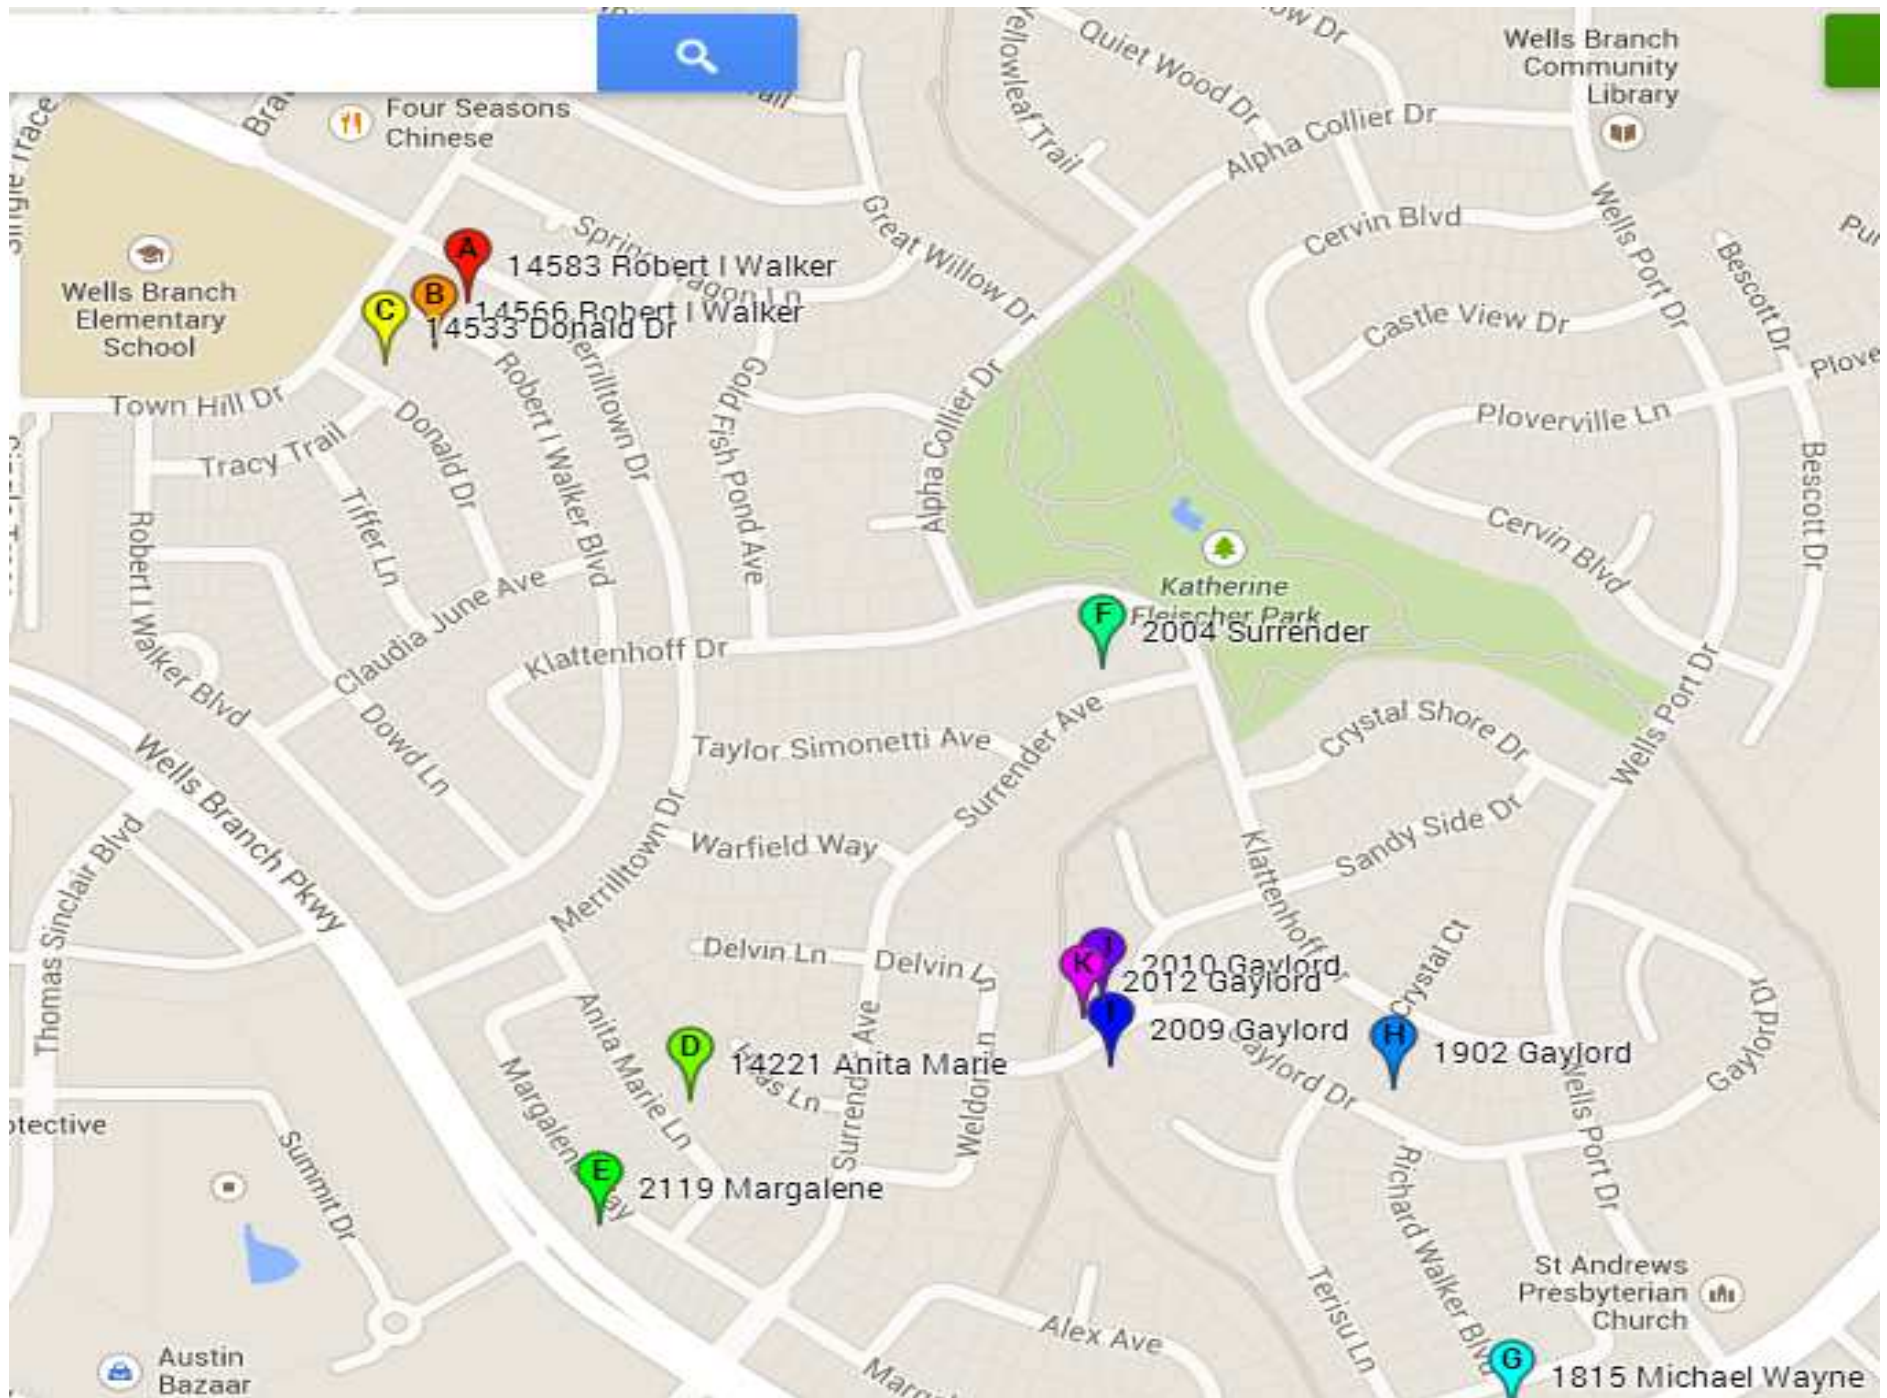

# Water on the Home Front Tour – Xeriscaping in Wells Branch 2014

	Address	city state	Viewer notes
A	14533 Donald Dr	Austin tx 78728	
B	14583 Robert I. Walker	Austin tx 78728	
C	14566 Robert I. Walker	Austin tx 78728	
D	14221 Anita Marie	Austin tx 78728	
E	2119 Margalene	Austin tx 78728	
F	2004 Surrender	Austin tx 78728	
G	1815 Michael Wayne	Austin tx 78728	
H	1902 Gaylord	Austin tx 78728	
I	2009 Gaylord	Austin tx 78728	
J	2010 Gaylord	Austin tx 78728	
K	2012 Gaylord	Austin tx 78728	

14583 Robert I Walker  
14566 Robert I Walker  
14533 Donald Dr

Katherine  
Fleischer Park  
2004 Surrender

2010 Gaylord  
2012 Gaylord  
2009 Gaylord  
1902 Gaylord

14221 Anita Marie  
2119 Margalene

St Andrews  
Presbyterian  
Church  
1815 Michael Wayne