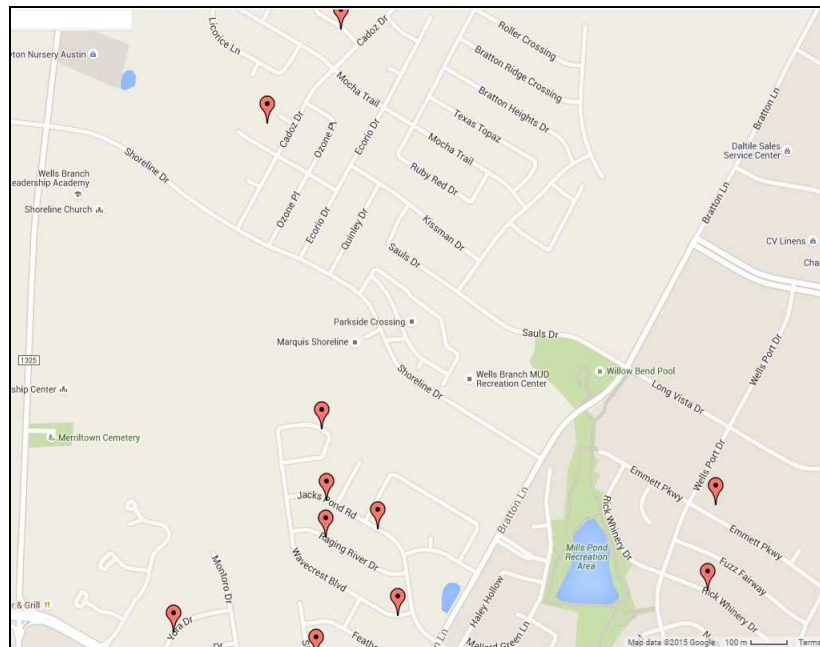

# WELLS BRANCH MULTI-FAMILY GARAGE SALE MAP

## Wells Branch Proper Area

## Brattonwood/Bratton Park/Willow Run

**SAT, OCTOBER 3, 2015**

**8am - Noon\***

*\*Some sales may open or close earlier, but most sales will be held during these hours. List of participating sales is subject to change.*