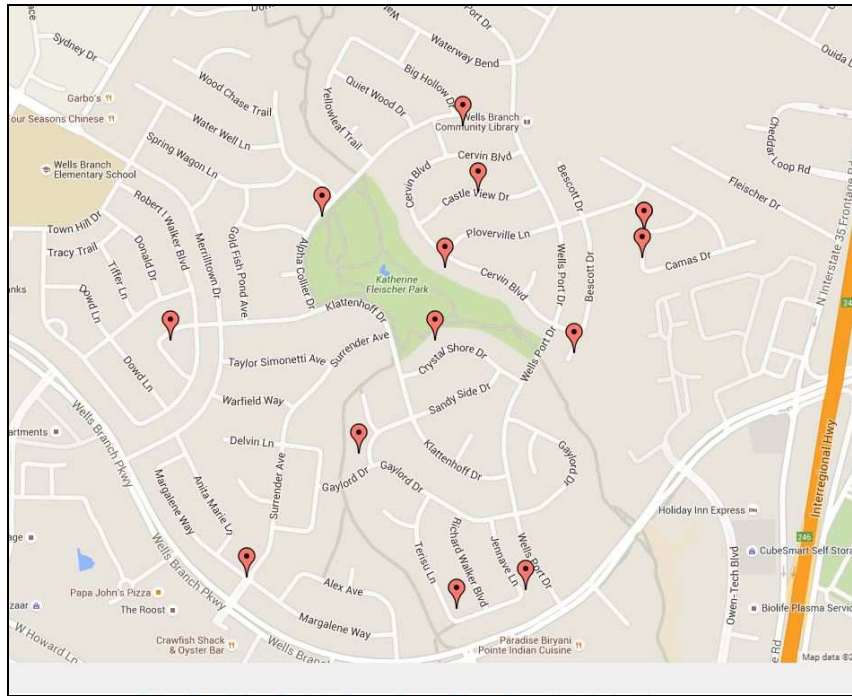

# WELLS BRANCH MULTI-FAMILY GARAGE SALE MAP

## Wells Branch Proper Area

## Brattonwood/Bratton Park/Willow Run

**SAT, OCTOBER 3, 2015**

**8am - Noon\***

*\*Some sales may open or close earlier, but most sales will be held during these hours. List of participating sales is subject to change.*